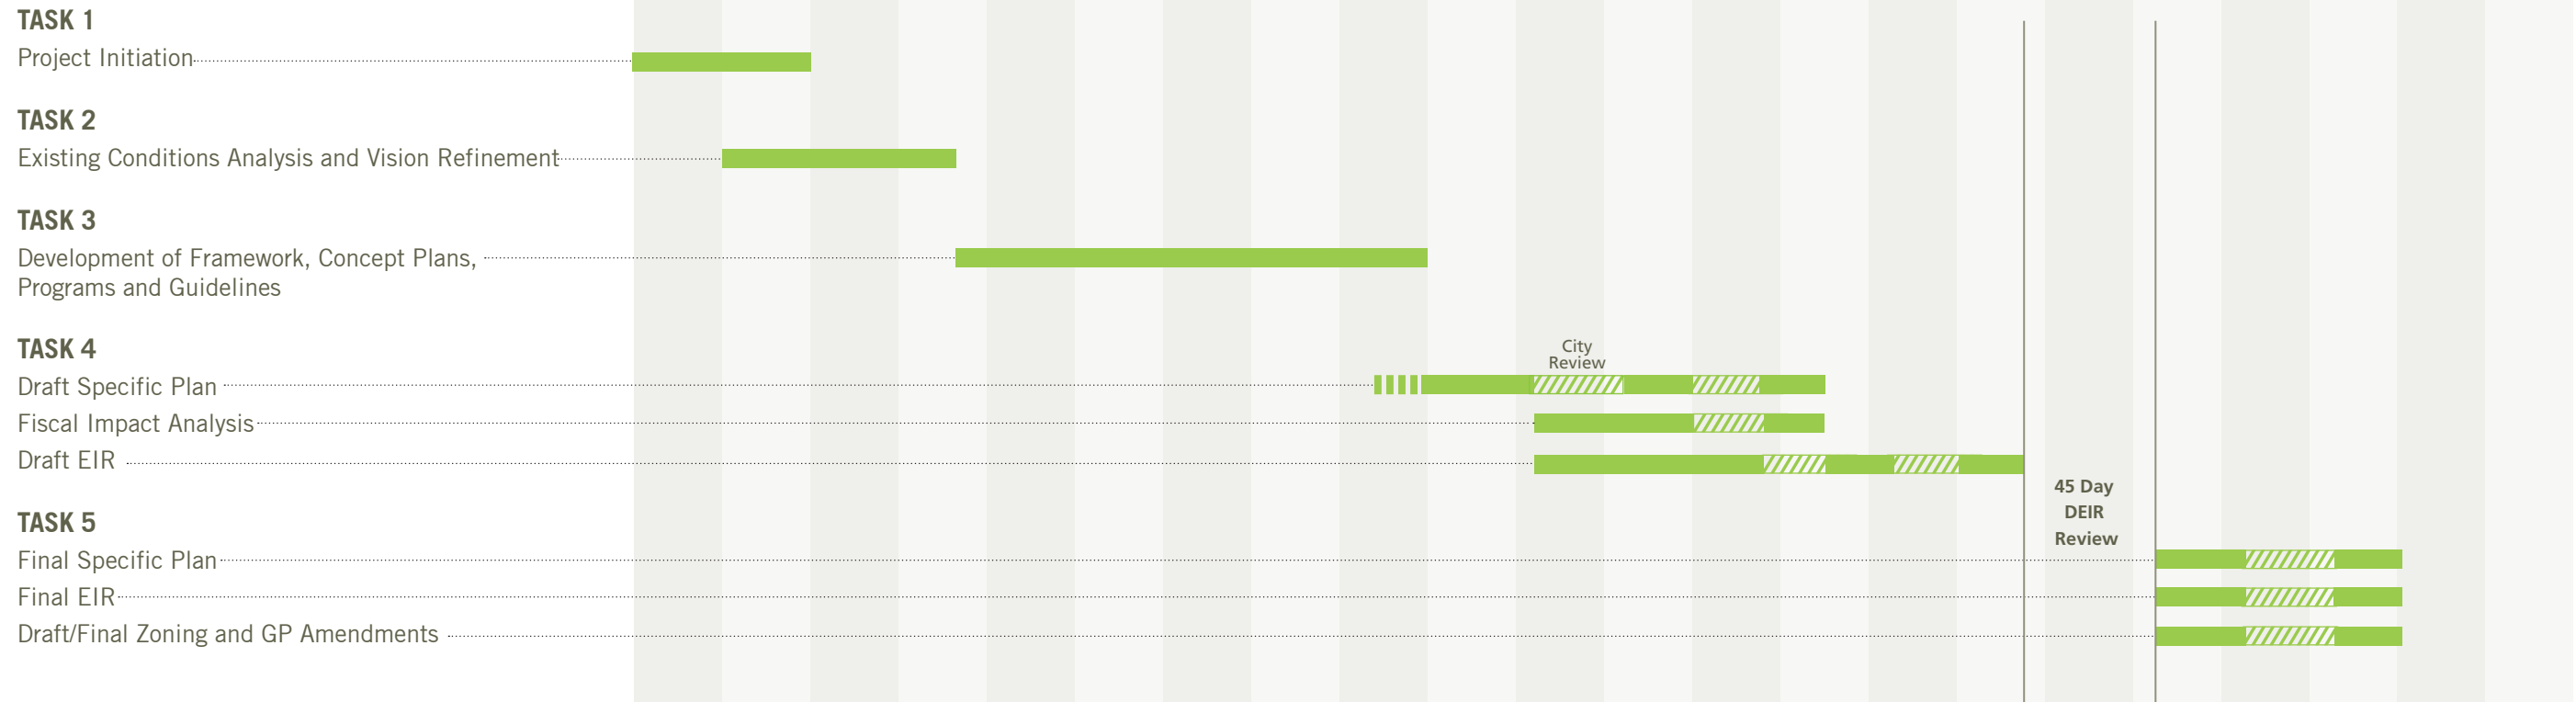

# Project Schedule — DRAFT

## Menlo Park El Camino Real/Downtown Specific Plan, EIR and Amendments

#### Project Tasks