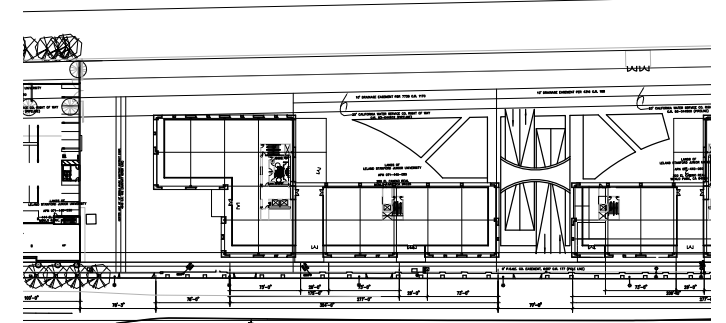

1: FRONT PERSPECTIVE

KEY MAP (NOT TO SCALE)

STANFORD UNIVERSITY - OFFICE FACADE STUDY
 EL CAMINO REAL, MENLO PARK

JOB NO. 1089.002
 DATE 01.06.14
 5865 Owens Drive
 Pleasanton, CA 94588
 925-251-7200