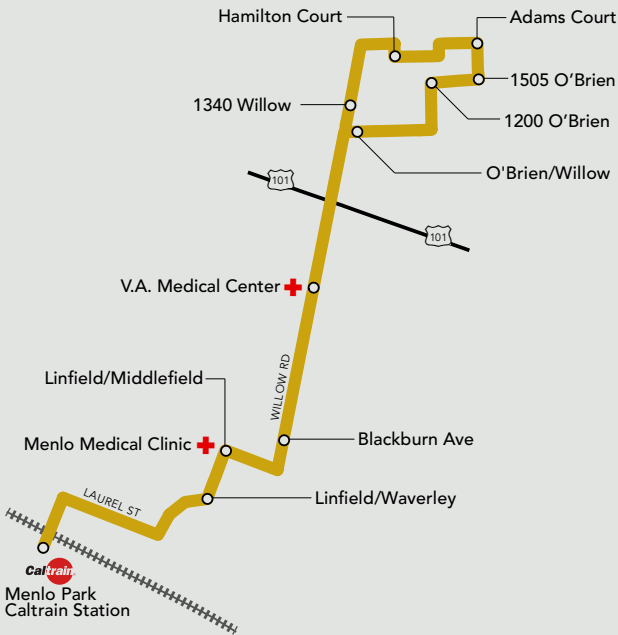

WILLOW ROAD SHUTTLE

Menlo Park Caltrain to Willow Road Business Parks

Effective April 1, 2019

The M4-Willow Road shuttle is FREE and open to everyone. The M2-Belle Haven shuttle also provides service along Willow Road (between Caltrain and Ivy Drive), from 6:30am-5:00pm.

Sign up for text alerts: smctd.com/shuttles/shuttle_text_alerts
Live Shuttle Tracker: peninsulashuttles.com

The M4-Willow Road Shuttle is funded through generous grants from our partner agencies:

Morning Schedule

	RUN 1	RUN 2	RUN 3	RUN 4
Menlo Park Caltrain (Depart)	6:59	8:01	8:56	9:39
Linfield/Waverley	7:05	8:07	9:02	9:45
Linfield/Middlefield	7:06	8:08	9:03	9:46
Blackburn Ave	7:08	8:10	9:05	9:48
VA Medical Center	7:13	8:15	9:10	9:53
O'Brien/Willow	7:17	8:19	9:14	9:57
1200 O'Brien (JobTrain)	7:18	8:20	9:15	9:58
1505 O'Brien	7:20	8:22	9:17	10:00
Adams Court	7:21	8:23	9:18	10:01
Hamilton Court	7:22	8:24	9:19	10:02
Menlo Park Caltrain (Arrive)	7:42	8:44	9:39	--

Shuttles will wait up to 5 minutes past scheduled departure times to meet late trains.

Afternoon Schedule

	RUN 1	RUN 2	RUN 3
Menlo Park Caltrain (Depart)	--	3:44	5:13
1340 Willow	3:18	4:47	5:47
Hamilton Court	3:21	4:50	5:50
Adams Court	3:22	4:51	5:51
1505 O'Brien	3:24	4:53	5:53
1200 O'Brien (JobTrain)	3:25	4:54	5:54
O'Brien/Willow	3:27	4:56	5:56
VA Medical Center	3:32	5:01	6:01
Blackburn Ave	3:35	5:04	6:04
Linfield/Middlefield	3:37	5:06	6:06
Linfield/Waverley	3:38	5:07	6:07
Menlo Park Caltrain (Arrive)	3:44	5:13	6:13