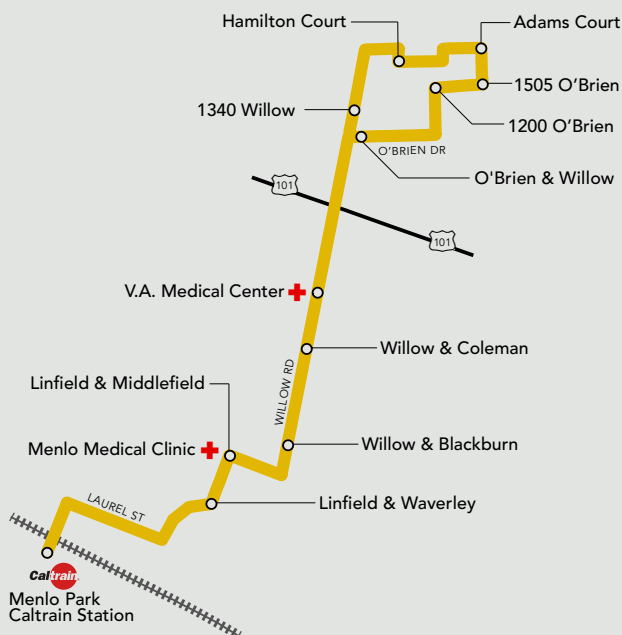

WILLOW ROAD SHUTTLE

Menlo Park Caltrain to Willow Road Business Parks

Effective March 30, 2020

The M4-Willow Road Shuttle is FREE and open to everyone. The M2-Belle Haven Shuttle also provides service along Willow Road (between Caltrain and Ivy Drive), from 6:30am-5:30pm.

Sign up for text alerts: smctd.com/shuttles/shuttle_text_alerts
Live Shuttle Tracker: peninsulashuttles.com

The M4-Willow Road Shuttle is funded through generous grants from our partner agencies:

This schedule is temporary in response to Caltrain's reduced schedule effective March 30, 2020. The 1340 Willow Road stop is temporarily suspended. The date for resumption of normal service and the 1340 Willow Road stop is to be determined, pending Caltrain's normal schedule resumption based on the ongoing COVID-19 situation.

Morning Schedule

	RUN 1	RUN 2	RUN 3
Menlo Park Caltrain (Depart)	7:16	8:16	9:16
Linfield & Waverley	7:22	8:22	9:22
Linfield & Middlefield	7:23	8:23	9:23
Willow & Blackburn	7:25	8:25	9:25
Willow & Coleman	7:26	8:26	9:26
VA Medical Center	7:30	8:30	9:30
O'Brien & Willow	7:34	8:34	9:34
1200 O'Brien (JobTrain)	7:35	8:35	9:35
1505 O'Brien	7:37	8:37	9:37
Adams Court	7:38	8:38	9:38
Hamilton Court	7:39	8:39	9:39
Menlo Park Caltrain (Arrive)	7:59	8:59	--

Afternoon Schedule

	RUN 1	RUN 2	RUN 3
Menlo Park Caltrain (Depart)	--	3:44	5:16
Hamilton Court	3:21	4:53	5:53
Adams Court	3:22	4:54	5:54
1505 O'Brien	3:24	4:56	5:56
1200 O'Brien (JobTrain)	3:25	4:57	5:57
O'Brien & Willow	3:27	4:59	5:59
VA Medical Center	3:32	5:04	6:04
Willow & Coleman	3:34	5:06	6:06
Willow & Blackburn	3:35	5:07	6:07
Linfield & Middlefield	3:37	5:09	6:09
Linfield & Waverley	3:38	5:10	6:10
Menlo Park Caltrain (Arrive)	3:44	5:16	6:16