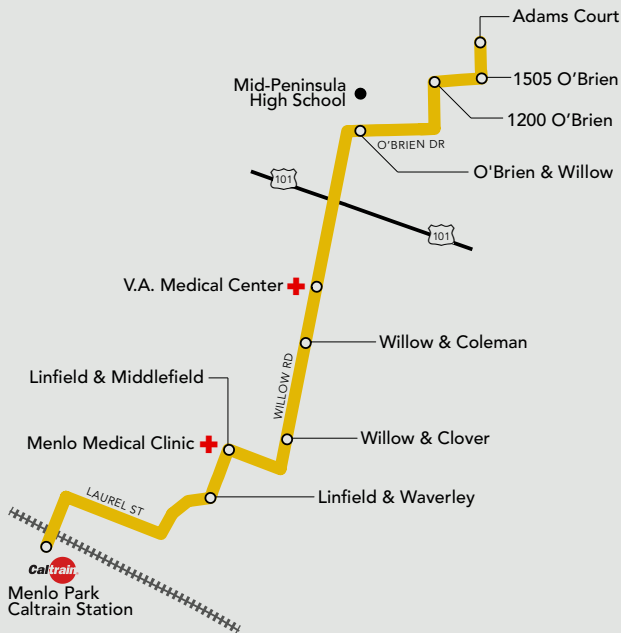

WILLOW ROAD SHUTTLE

Menlo Park Caltrain to Willow Road Business Parks

Effective August 30, 2021

The M4-Willow Road Shuttle is FREE and open to everyone. The M1-Crosstown Shuttle also provides service along Willow Road (between Caltrain and Ivy Drive), from 8:00am-6:00pm.

Sign up for text alerts: smctd.com/shuttles/shuttle_text_alerts
Live Shuttle Tracker: peninsulashuttles.com

This shuttle is funded through grants from our partner agencies:

Morning Schedule

	RUN 1	RUN 2	RUN 3	RUN 4
Menlo Park Caltrain (Depart)	6:41	7:41	8:41	9:43
Linfield & Waverley	6:47	7:47	8:47	9:49
Linfield & Middlefield	6:48	7:48	8:48	9:50
Willow & Clover	6:50	7:50	8:50	9:52
Willow & Coleman	6:51	7:51	8:51	9:53
VA Medical Center	6:55	7:55	8:55	9:57
O'Brien & Willow (Mid-Peninsula High School)	6:59	7:59	8:59	10:01
1200 O'Brien (JobTrain)	7:00	8:00	9:00	10:02
1505 O'Brien	7:02	8:02	9:02	10:04
Adams Court	7:03	8:03	9:03	10:05
Menlo Park Caltrain (Arrive)	7:23	8:23	9:23	--

Afternoon Schedule

	RUN 1	RUN 2	RUN 3
Menlo Park Caltrain (Depart)	--	4:27	5:27
Adams Court	4:05	5:05	6:05
1505 O'Brien	4:07	5:07	6:07
1200 O'Brien (JobTrain)	4:08	5:08	6:08
O'Brien & Willow (Mid-Peninsula High School)	4:10	5:10	6:10
VA Medical Center	4:15	5:15	6:15
Willow & Coleman	4:17	5:17	6:17
Willow & Clover	4:18	5:18	6:18
Linfield & Middlefield	4:20	5:20	6:20
Linfield & Waverley	4:21	5:21	6:21
Menlo Park Caltrain (Arrive)	4:27	5:27	6:27

Caltrain Departures from Menlo Park

Shuttle Connection	To San Jose	To San Francisco
Run 1 Arr. 4:27	#124: 4:36	#125: 4:34
Run 2 Arr. 5:27	#126: 5:36	#127: 5:34
Run 3 Arr. 6:27	#128: 6:36	#129: 6:34

The M4-Willow Road Shuttle operates Monday to Friday. No service on federal holidays or their observed days. Exceptions: service on Columbus Day and Veterans Day; no service on the Friday after Thanksgiving.