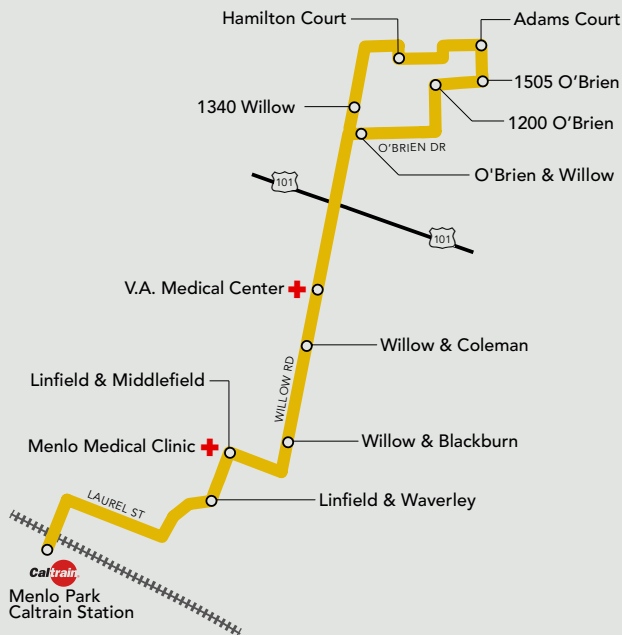

WILLOW ROAD SHUTTLE

Menlo Park Caltrain to Willow Road Business Parks

Effective June 15, 2020

The M4-Willow Road Shuttle is FREE and open to everyone. The M2-Belle Haven Shuttle also provides service along Willow Road (between Caltrain and Ivy Drive), from 6:30am-5:30pm.

Sign up for text alerts: smctd.com/shuttles/shuttle_text_alerts
Live Shuttle Tracker: peninsulashuttles.com

The M4-Willow Road Shuttle is funded through generous grants from our partner agencies:

This schedule is in response to Caltrain's expanded schedule effective June 15, 2020. The 1340 Willow Road stop is still temporarily suspended. Resumption of the 1340 Willow Road stop is to be determined, pending Caltrain's full, normal schedule resumption based on the ongoing COVID-19 situation.

Morning Schedule

	RUN 1	RUN 2	RUN 3	RUN 4
Menlo Park Caltrain (Depart)	6:51	7:51	8:51	9:44
Linfield & Waverley	6:57	7:57	8:57	9:50
Linfield & Middlefield	6:58	7:58	8:58	9:51
Willow & Blackburn	7:00	8:00	9:00	9:53
Willow & Coleman	7:01	8:01	9:01	9:54
VA Medical Center	7:05	8:05	9:05	9:58
O'Brien & Willow	7:09	8:09	9:09	10:02
1200 O'Brien (JobTrain)	7:10	8:10	9:10	10:03
1505 O'Brien	7:12	8:12	9:12	10:05
Adams Court	7:13	8:13	9:13	10:06
Hamilton Court	7:14	8:14	9:14	10:07
Menlo Park Caltrain (Arrive)	7:34	8:34	9:34	--

The M4-Willow Road Shuttle operates Monday to Friday. No service on federal holidays or their observed days. Exceptions: service on Columbus Day and Veterans Day; no service on the Friday after Thanksgiving.