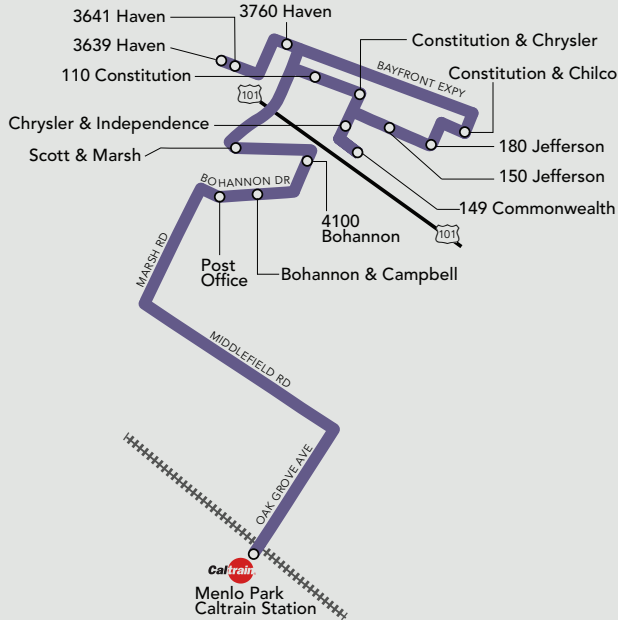

# MARSH ROAD SHUTTLE

## Menlo Park Caltrain to Marsh Road Business Parks

Effective February 3, 2020

The M3-Marsh Road shuttle is FREE and open to everyone. Stanford Health Care's Bohannon Line also provides all day service to the Bohannon Drive area.

## Morning Schedule

	RUN 1	RUN 2	RUN 3	RUN 4	RUN 5	RUN 6	RUN 7
Menlo Park Caltrain (Depart)	6:59	7:34	8:01	8:34	8:56	9:34	10:01
Post Office	7:07	7:42	8:11	8:42	9:04	9:42	10:10
Bohannon & Campbell	7:08	7:43	8:12	8:43	9:05	9:43	10:11
4100 Bohannon	7:09	7:44	8:13	8:44	9:06	9:44	10:12
Scott & Marsh	7:10	7:45	8:14	8:45	9:07	9:45	10:13
110 Constitution	7:13	7:48	8:19	8:49	9:11	9:48	10:16
Constitution & Chrysler	7:14	7:49	8:20	8:50	9:12	9:49	10:17
Chrysler & Independence	7:15	7:50	8:21	8:51	9:13	9:50	10:18
149 Commonwealth	7:16	7:51	8:22	8:52	9:14	9:51	10:19
150 Jefferson/180 Jefferson	7:18	7:53	8:24	8:54	9:16	9:53	10:21
Constitution & Chilco	7:20	7:55	8:26	8:56	9:18	9:56	10:23
3641 Haven (Elan Menlo)	7:27	8:02	8:33	9:02	9:24	10:02	10:29
3639 Haven (Anton Menlo)	7:27	8:02	8:33	9:02	9:24	10:02	10:29
3760 Haven (Quicken)	7:29	8:04	8:35	9:04	9:26	10:04	10:31
Menlo Park Caltrain (Arrive)	7:43	8:20	8:47	9:16	9:38	--	--

## Afternoon Schedule

	RUN 1	RUN 2	RUN 3	RUN 4	RUN 5	RUN 6
Menlo Park Caltrain (Depart)	--	--	3:44	4:12	5:11	5:27
110 Constitution	3:11	3:39	4:34	4:50	5:34	5:50
Constitution & Chrysler	3:12	3:40	4:35	4:51	5:35	5:51
Chrysler & Independence	3:13	3:41	4:36	4:52	5:36	5:52
149 Commonwealth	3:14	3:42	4:37	4:53	5:37	5:53
150 Jefferson/180 Jefferson	3:16	3:44	4:39	4:55	5:39	5:55
Constitution & Chilco	3:18	3:46	4:42	4:58	5:42	5:58
3641 Haven (Elan Menlo)	3:22	3:51	4:48	5:04	5:48	6:04
3639 Haven (Anton Menlo)	3:22	3:51	4:48	5:04	5:48	6:04
3760 Haven (Quicken)	3:24	3:53	4:50	5:06	5:50	6:06
Scott & Marsh	3:29	3:58	4:57	5:13	5:57	6:13
4100 Bohannon	3:31	4:00	4:59	5:15	5:59	6:15
Bohannon & Campbell	3:32	4:01	5:00	5:16	6:00	6:16
Post Office	3:33	4:02	5:01	5:17	6:01	6:17
Menlo Park Caltrain (Arrive)	3:44	4:12	5:11	5:27	6:11	6:27