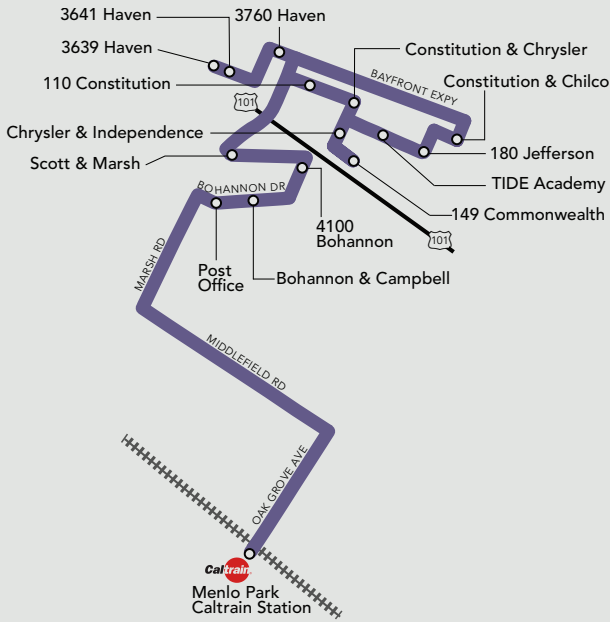

MARSH ROAD SHUTTLE

Menlo Park Caltrain to Marsh Road Business Parks

Effective August 30, 2021

The M3-Marsh Road Shuttle is FREE and open to everyone. Stanford Health Care's Bohannon Line also provides all day service to the Bohannon Drive area.

Sign up for text alerts: smctd.com/shuttles/shuttle_text_alerts
Live Shuttle Tracker: peninsulashuttles.com

The M3-Marsh Road Shuttle is funded through generous grants from our partner agencies:

Morning Schedule

	RUN 1	RUN 2	RUN 3	RUN 4
Menlo Park Caltrain (Depart)	6:41	7:41	8:41	9:43
Post Office	6:49	7:49	8:51	9:51
Bohannon & Campbell	6:50	7:50	8:52	9:52
4100 Bohannon	6:51	7:51	8:53	9:53
Scott & Marsh	6:52	7:52	8:54	9:54
110 Constitution	6:55	7:55	8:59	9:58
Constitution & Chrysler	6:56	7:56	9:00	9:59
Chrysler & Independence	6:57	7:57	9:01	10:00
149 Commonwealth	6:58	7:58	9:02	10:01
TIDE Academy	7:00	8:00	9:04	10:03
180 Jefferson	7:00	8:00	9:04	10:03
Constitution & Chilco	7:02	8:02	9:06	10:05
3641 Haven (Elan Menlo)	7:09	8:09	9:13	10:11
3639 Haven (Anton Menlo)	7:09	8:09	9:13	10:11
3760 Haven (Quicken)	7:11	8:11	9:15	10:13
Menlo Park Caltrain (Arrive)	7:25	8:25	9:27	--

Afternoon Schedule

	RUN 1	RUN 2	RUN 3
Menlo Park Caltrain (Depart)	--	4:27	5:27
110 Constitution	3:54	4:50	5:50
Constitution & Chrysler	3:55	4:51	5:51
Chrysler & Independence	3:56	4:52	5:52
149 Commonwealth	3:57	4:53	5:53
TIDE Academy	3:59	4:55	5:55
180 Jefferson	3:59	4:55	5:55
Constitution & Chilco	4:01	4:58	5:58
3641 Haven (Elan Menlo)	4:05	5:04	6:04
3639 Haven (Anton Menlo)	4:05	5:04	6:04
3760 Haven (Quicken)	4:07	5:06	6:06
Scott & Marsh	4:12	5:13	6:13
4100 Bohannon	4:14	5:15	6:15
Bohannon & Campbell	4:15	5:16	6:16
Post Office	4:16	5:17	6:17
Menlo Park Caltrain (Arrive)	4:27	5:27	6:27