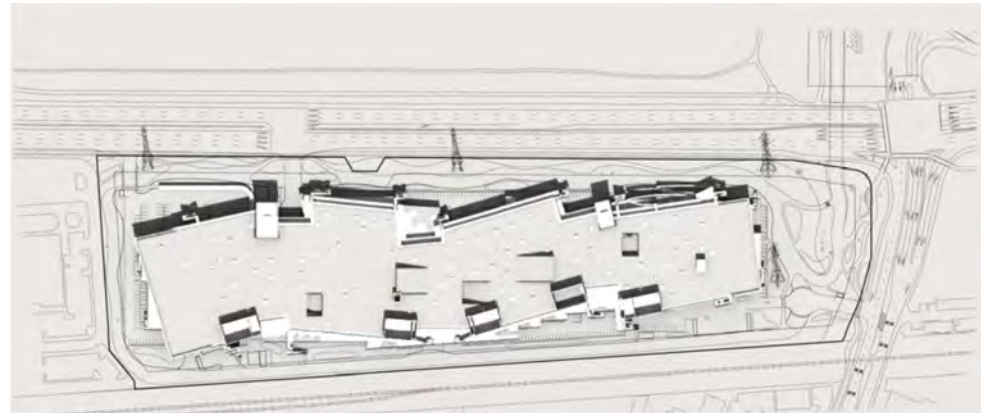

March 20, 12pm