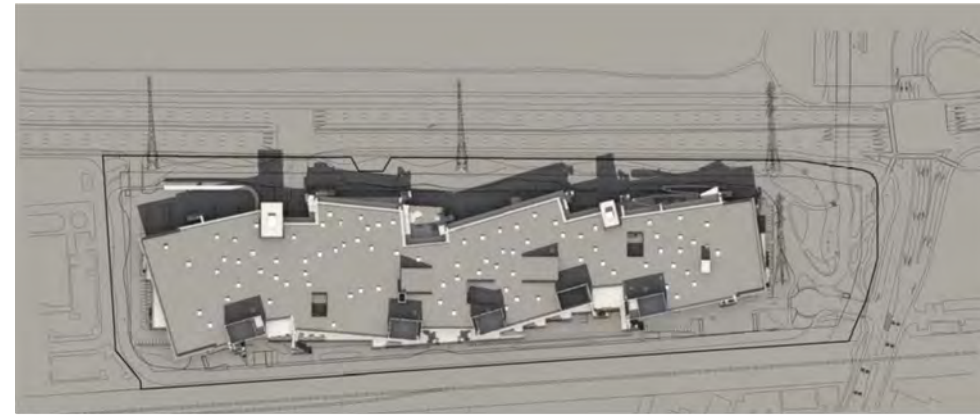

facebook west campus

312 & 313 CONSTITUTION DR.
MENLO PARK, CALIFORNIA

WA.6.0: SHADOW STUDY

FEBRUARY 1, 2013

September 21, 9am

December 22, 9am

September 21, 12pm

December 22, 12pm

September 21, 3pm

December 22, 3pm

Fall Equinox (September 21) Shadows

Winter Solstice (December 22) Shadows

facebook west campus

312 & 313 CONSTITUTION DR.
MENLO PARK, CALIFORNIA

WA.6.1: SHADOW STUDY

FEBRUARY 1, 2013