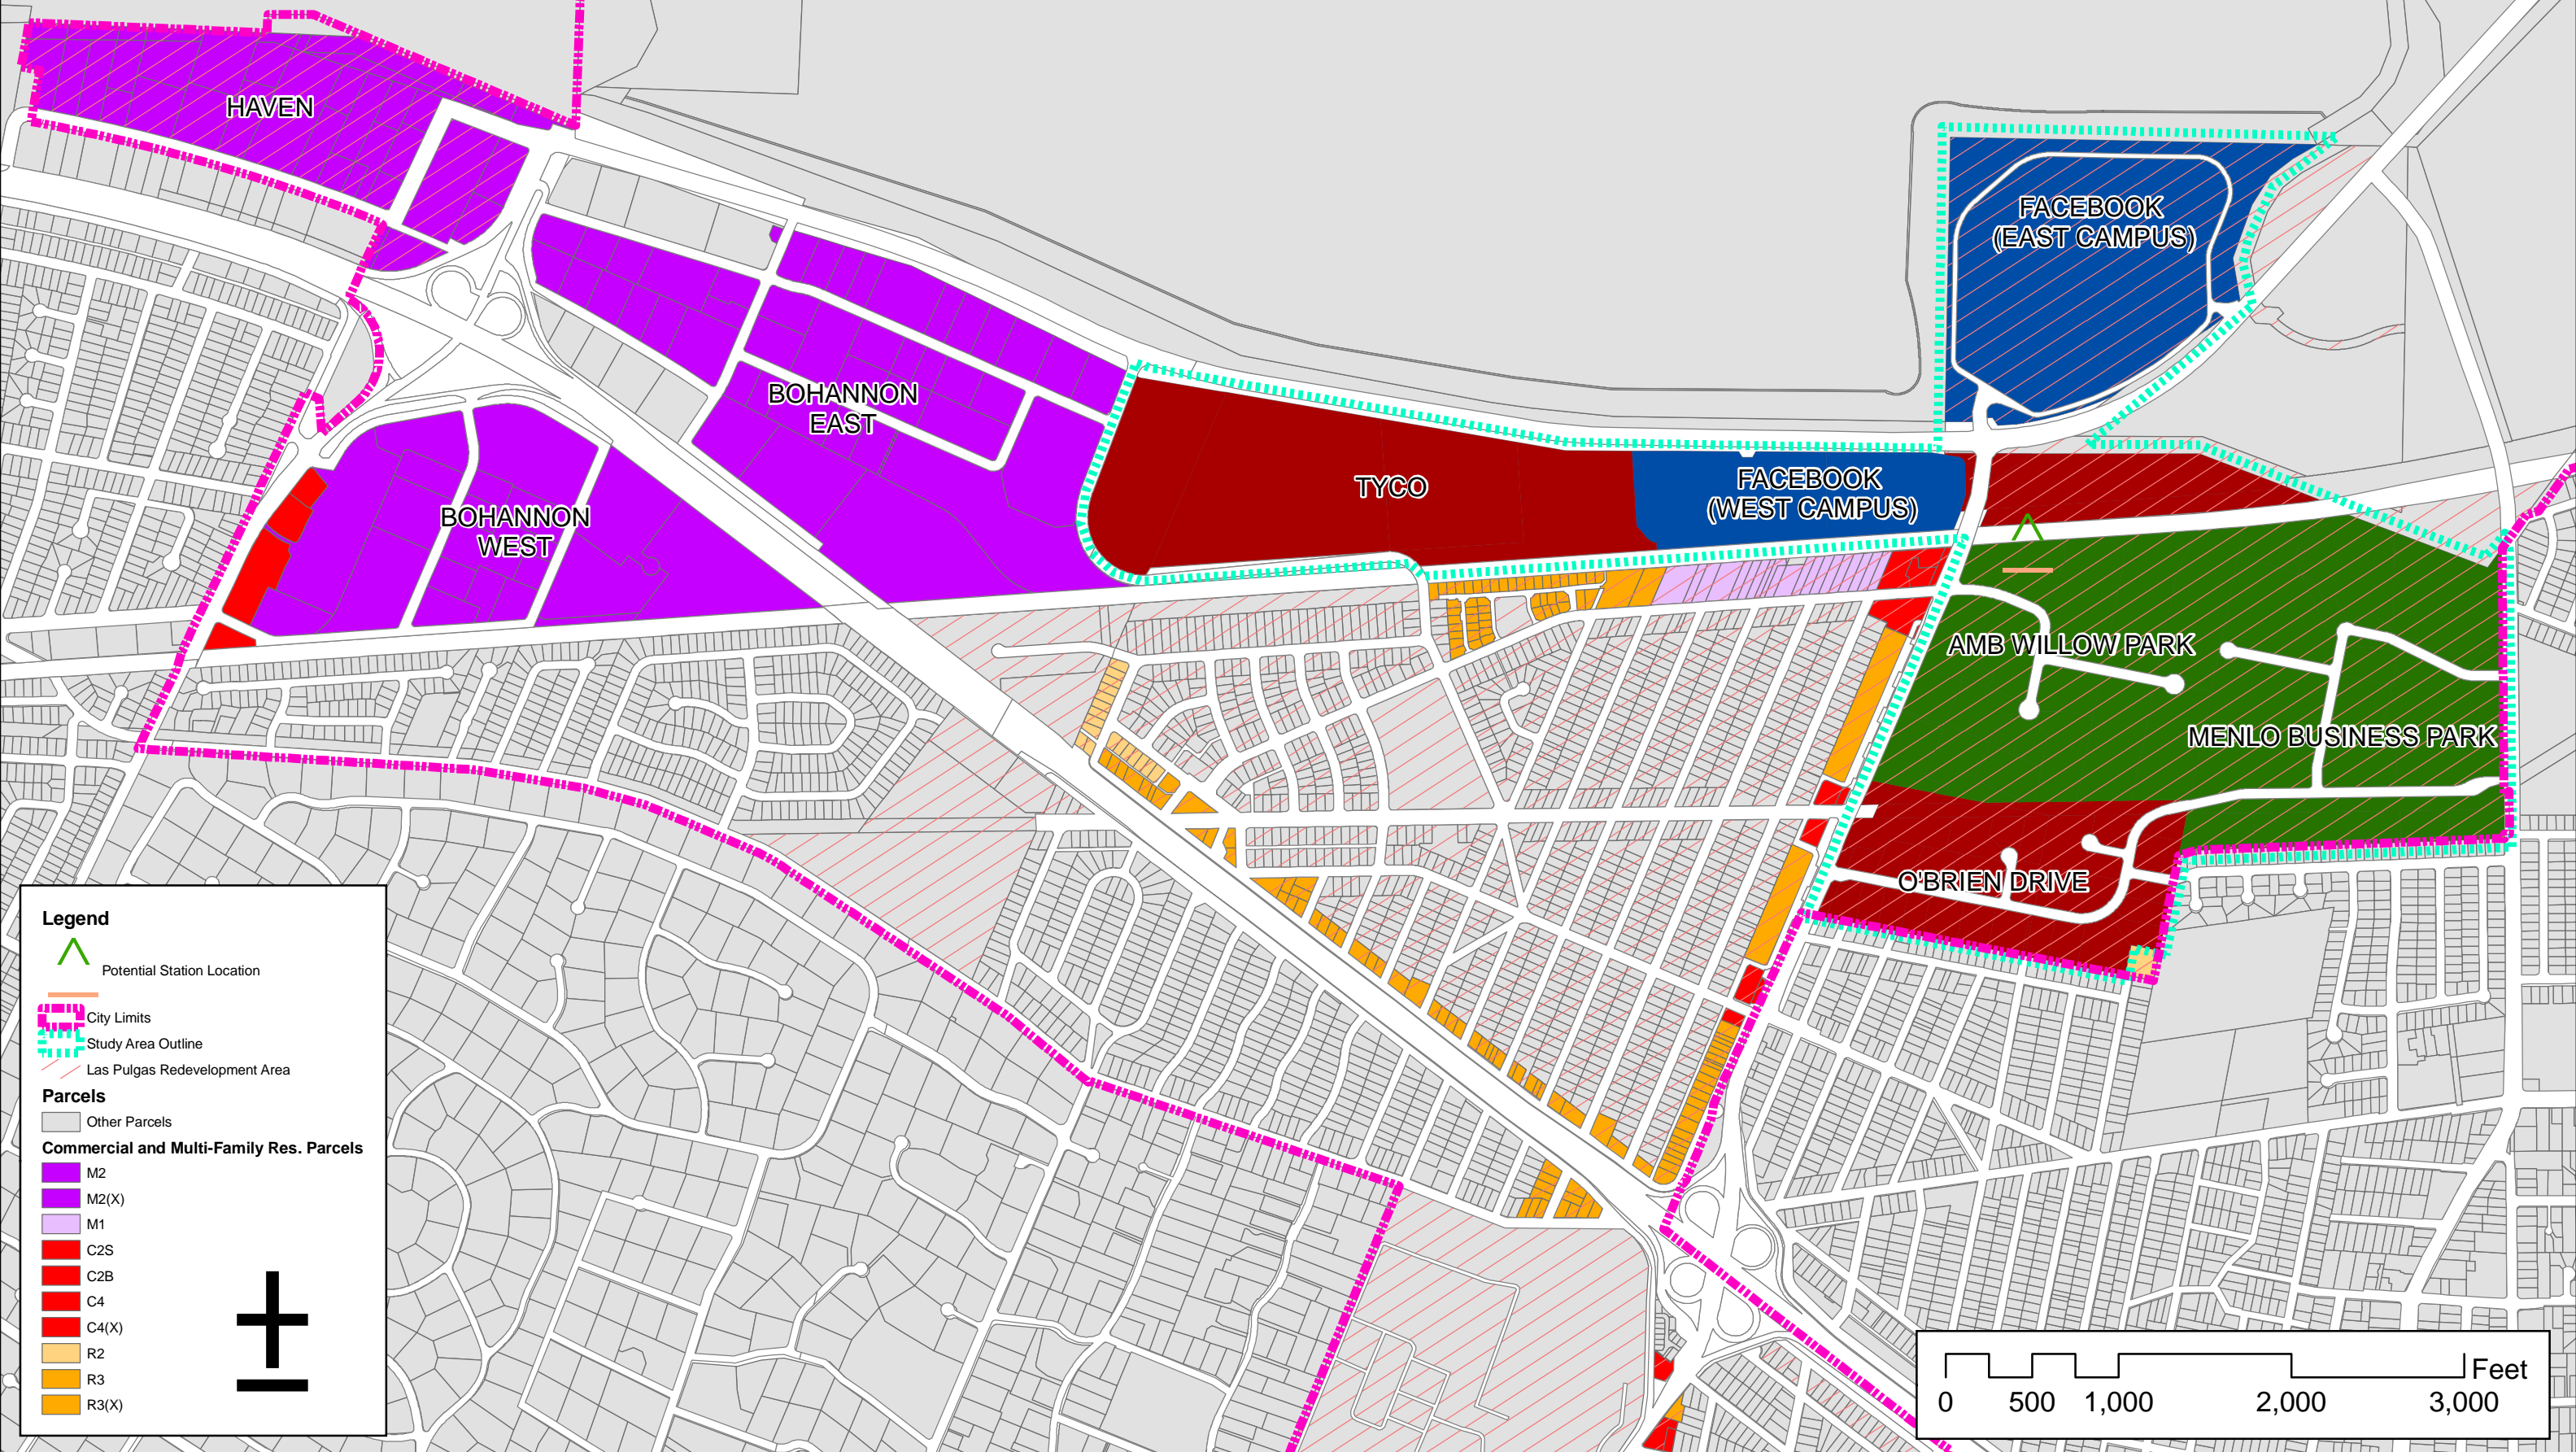

WILLOW BUSINESS AREA M-2 OVERVIEW

Legend

- Potential Station Location
- City Limits
- Study Area Outline
- Las Pulgas Redevelopment Area
- Parcels**
- Other Parcels
- Commercial and Multi-Family Res. Parcels**
- M2
- M2(X)
- M1
- C2S
- C2B
- C4
- C4(X)
- R2
- R3
- R3(X)