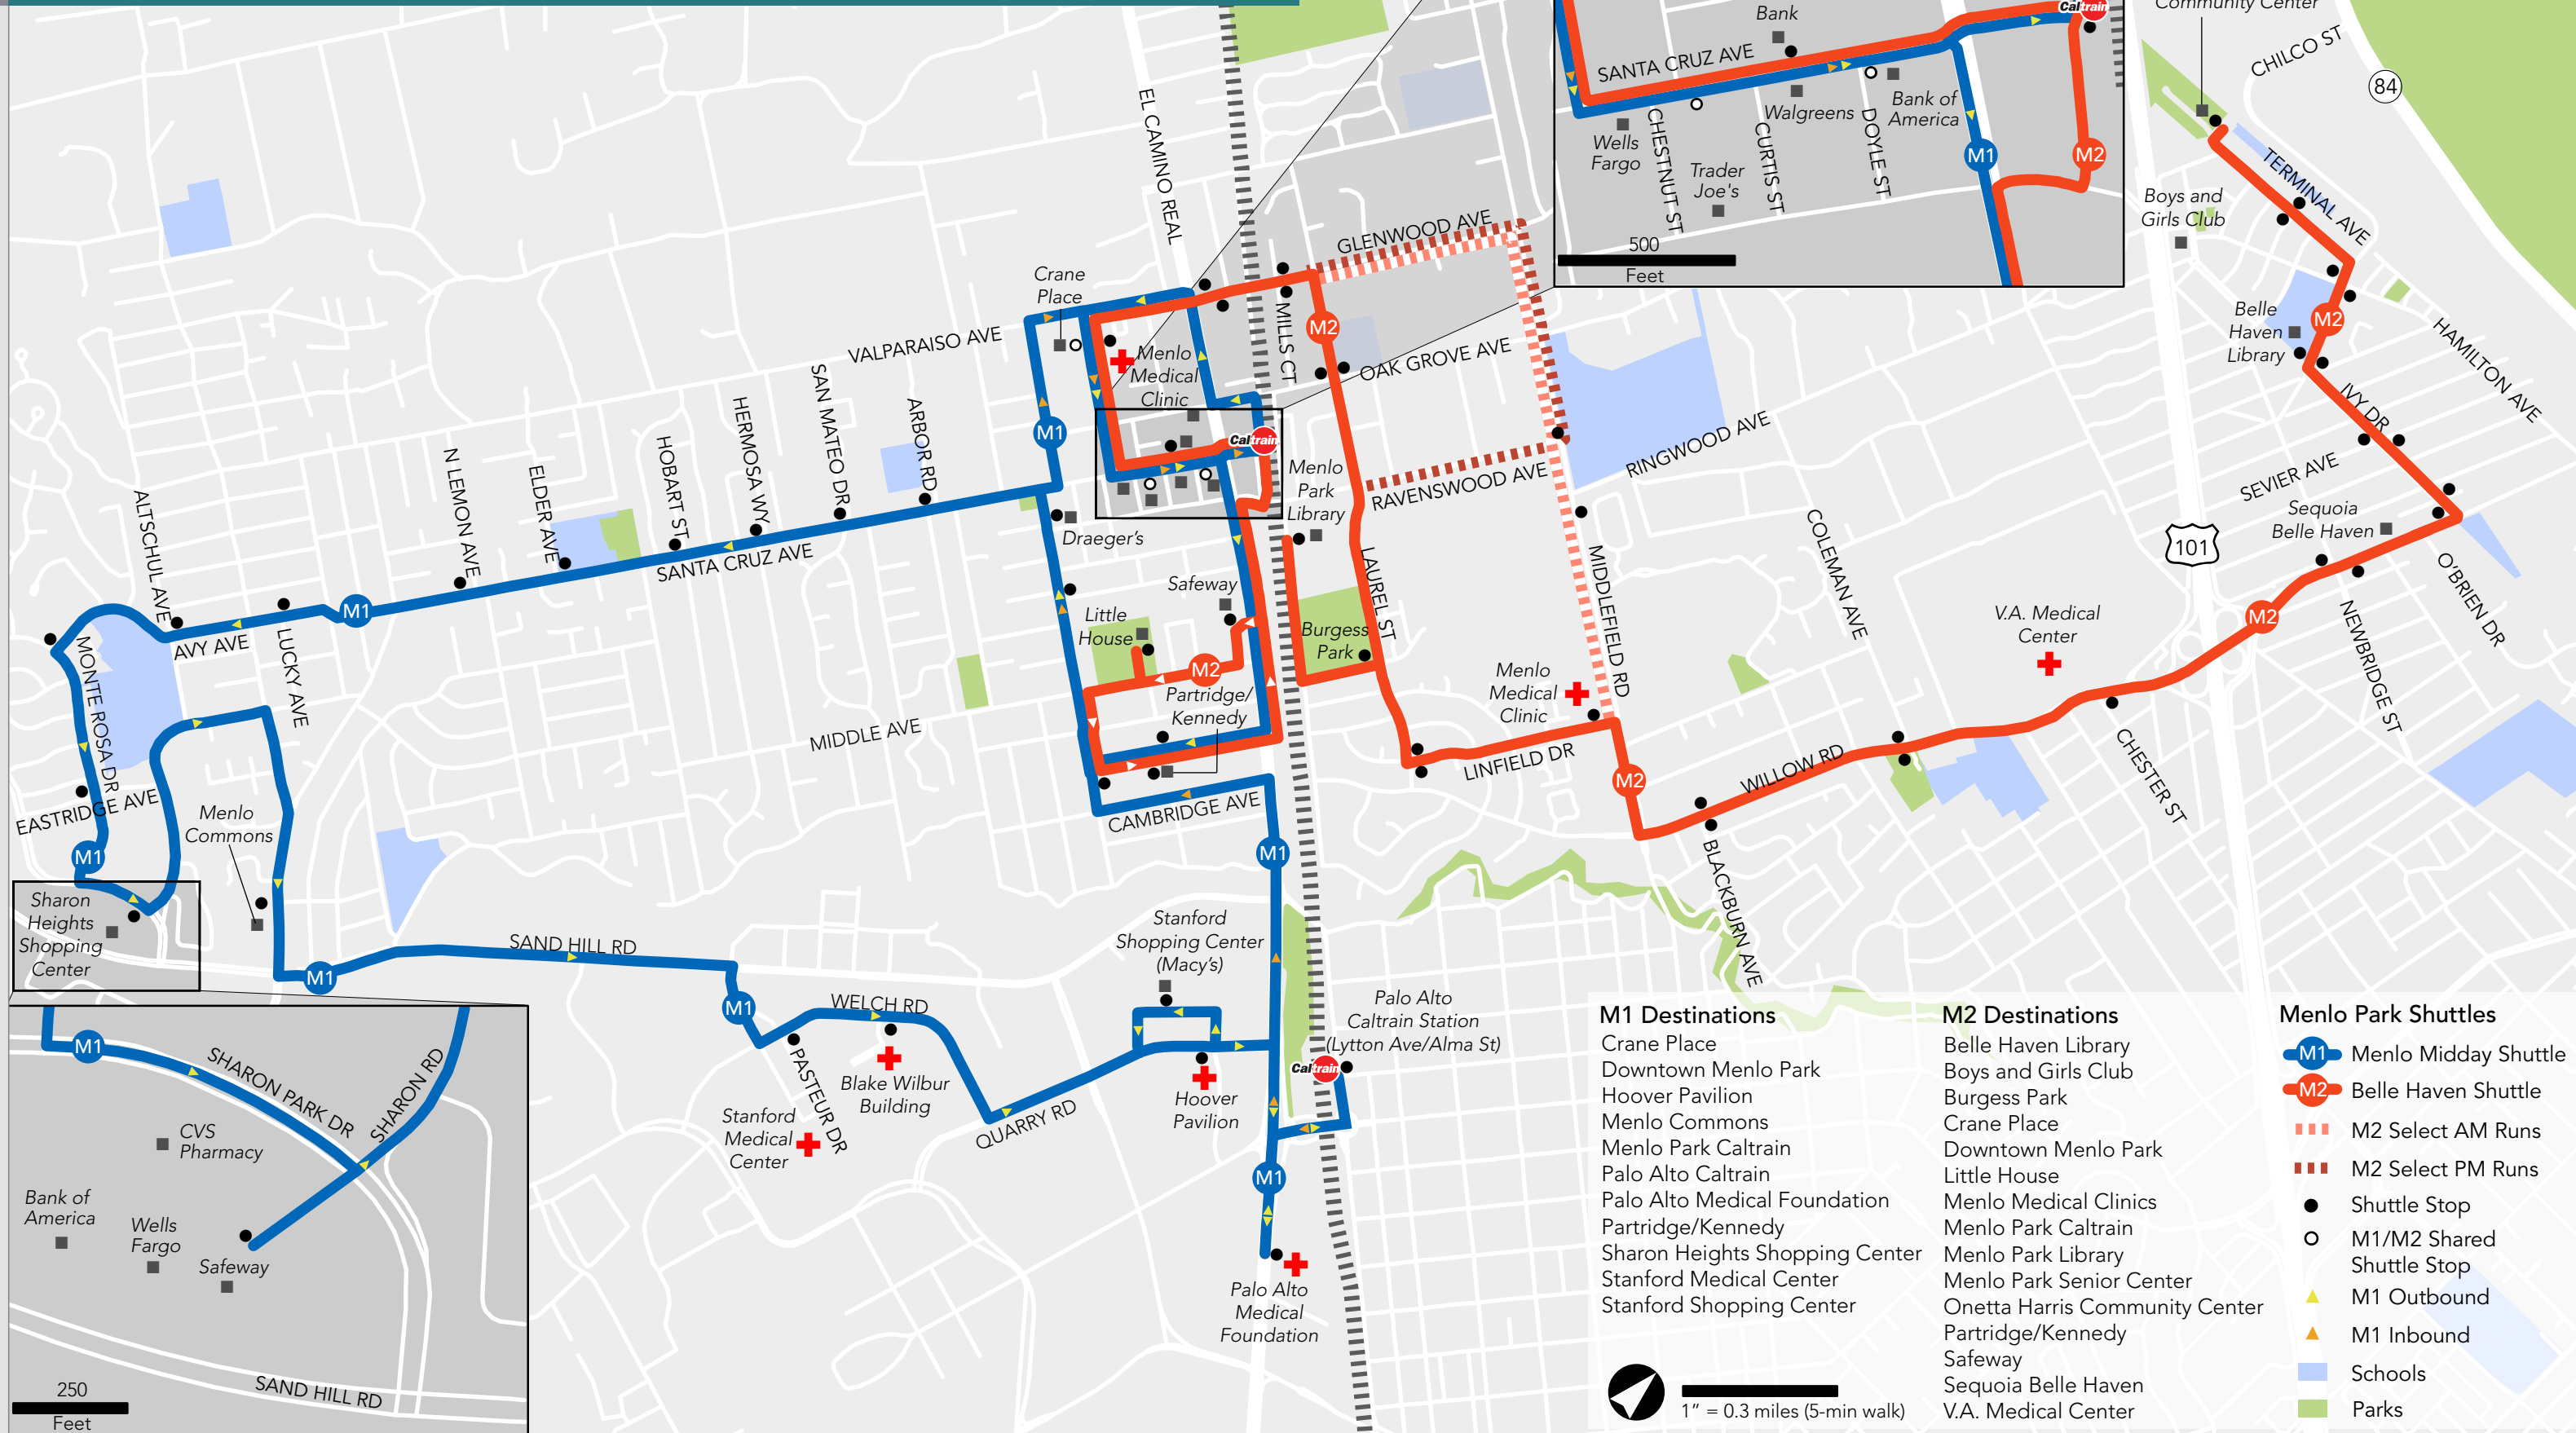

The Menlo Park Community Shuttles are generously funded through grants from our partners:

MENLO PARK COMMUNITY SHUTTLES

FREE SHUTTLE SERVICE

Effective July 10, 2017

- M1 Destinations**
- Crane Place
 - Downtown Menlo Park
 - Hoover Pavilion
 - Menlo Commons
 - Menlo Park Caltrain
 - Palo Alto Caltrain
 - Palo Alto Medical Foundation
 - Partridge/Kennedy
 - Sharon Heights Shopping Center
 - Stanford Medical Center
 - Stanford Shopping Center

- M2 Destinations**
- Belle Haven Library
 - Boys and Girls Club
 - Burgess Park
 - Crane Place
 - Downtown Menlo Park
 - Little House
 - Menlo Medical Clinics
 - Menlo Park Caltrain
 - Menlo Park Senior Center
 - Menlo Park Library
 - Onetta Harris Community Center
 - Partridge/Kennedy
 - Safeway
 - Sequoia Belle Haven
 - V.A. Medical Center