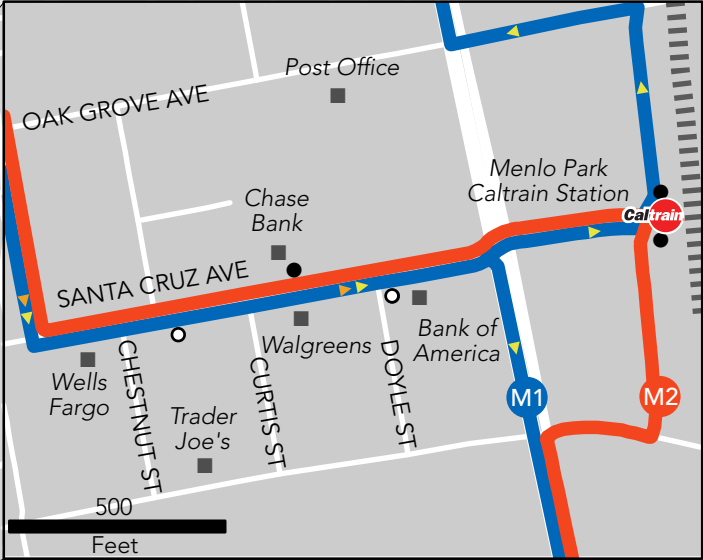

The Menlo Park Community Shuttles are generously funded through grants from our partners:

MENLO PARK COMMUNITY SHUTTLES

FREE SHUTTLE SERVICE

Effective July 10, 2017

- M1 Destinations**
- Crane Place
 - Downtown Menlo Park
 - Hoover Pavilion
 - Menlo Commons
 - Menlo Park Caltrain
 - Palo Alto Caltrain
 - Palo Alto Medical Foundation
 - Partridge/Kennedy
 - Sharon Heights Shopping Center
 - Stanford Medical Center
 - Stanford Shopping Center

- M2 Destinations**
- Belle Haven Library
 - Boys and Girls Club
 - Burgess Park
 - Crane Place
 - Downtown Menlo Park
 - Little House
 - Menlo Medical Clinics
 - Menlo Park Caltrain
 - Menlo Park Senior Center
 - Menlo Park Library
 - Onetta Harris Community Center
 - Partridge/Kennedy
 - Safeway
 - Sequoia Belle Haven
 - V.A. Medical Center