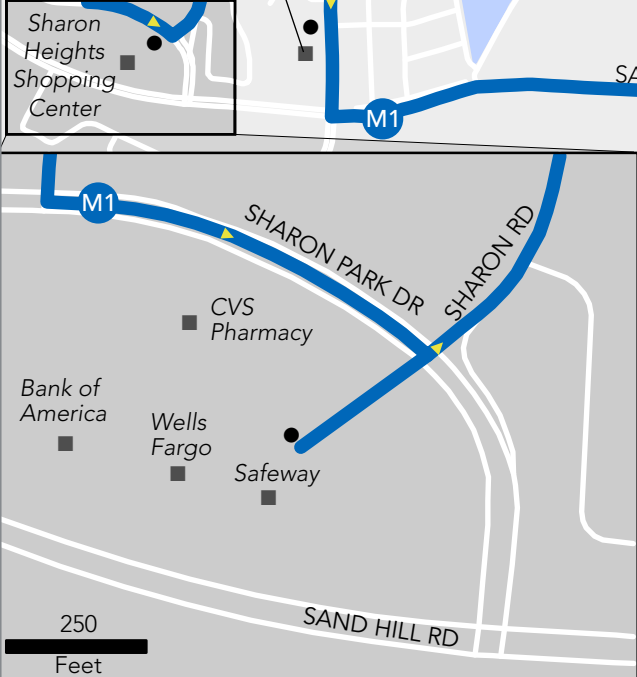

The Menlo Park Community Shuttles are generously funded through grants from our partners:

MENLO PARK COMMUNITY SHUTTLES

FREE SHUTTLE SERVICE

Effective July 10, 2017

- M1 Destinations**
- Crane Place
 - Downtown Menlo Park
 - Hoover Pavilion
 - Menlo Commons
 - Menlo Park Caltrain
 - Palo Alto Caltrain
 - Palo Alto Medical Foundation
 - Partridge/Kennedy
 - Sharon Heights Shopping Center
 - Stanford Medical Center
 - Stanford Shopping Center

- M2 Destinations**
- Belle Haven Library
 - Boys and Girls Club
 - Burgess Park
 - Crane Place
 - Downtown Menlo Park
 - Little House
 - Menlo Medical Clinics
 - Menlo Park Caltrain
 - Menlo Park Senior Center
 - Menlo Park Library
 - Onetta Harris Community Center
 - Partridge/Kennedy
 - Safeway
 - Sequoia Belle Haven
 - V.A. Medical Center