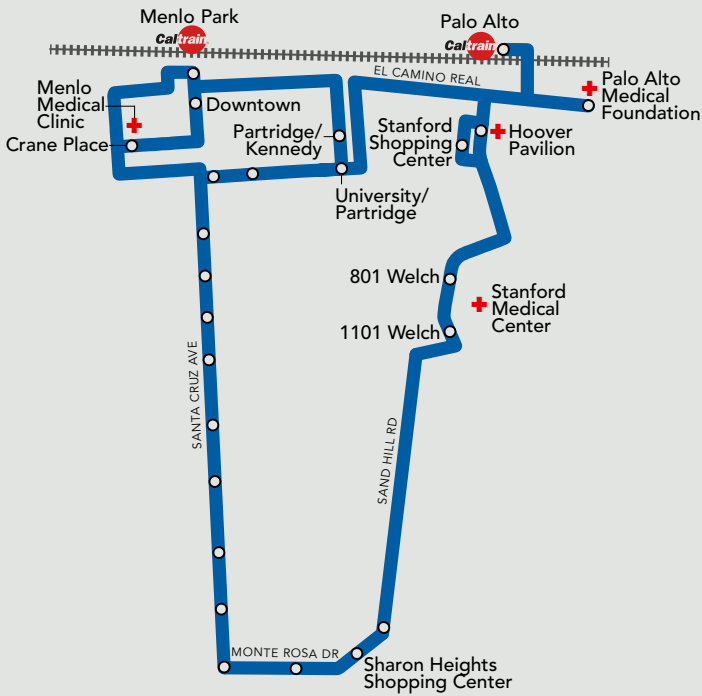

COMMUNITY SHUTTLES

M1-Menlo Midday and M2-Belle Haven

Effective July 10, 2017

Menlo Park Shuttles
650-330-6770
menlopark.org/shuttles

For immediate shuttle assistance call
MV Transportation at 650-692-1003.

Selected AM Routes
Selected PM Routes

M1 Menlo Midday

	RUN 1	RUN 2	RUN 3	RUN 4	
Outbound to Palo Alto	Menlo Park Caltrain	9:25 ^A	11:04 ^A	12:25 ^A	1:56 ^A
	Crane Place	9:30	11:09	12:30	2:01
	Downtown	9:34	11:12	12:33	2:04
	Partridge/Kennedy	9:38	11:17	12:38	2:09
	Sharon Heights Shopping Center	9:52	11:31	12:52	2:23
	Menlo Commons	9:56	11:35	12:56	2:27
	Stanford Medical Center	10:02	11:41	1:02	2:33
	Stanford Shopping Center	10:08	11:47	1:08	2:39
	Hoover Pavilion	10:10	11:49	1:10	2:41
	Palo Alto Medical Foundation	10:14	11:53	1:14	2:45
Inbound to Menlo Park	Palo Alto Caltrain (Arrive)	10:18	11:57	1:18	2:49
	Palo Alto Caltrain (Depart)	10:18	11:57	1:38	2:49
	University & Partridge	10:25	12:04	1:45	2:56
	Crane Place	10:30	12:09	1:50	3:01 ^B
	Downtown	10:33	12:12	1:53	3:04
	Menlo Park Caltrain	10:36 ^B	12:15 ^B	1:56 ^B	3:07

A: M2 Inbound to M1 Outbound Transfers

Times	Location
9:21 (M2) to 9:25 (M1)	Menlo Park Caltrain
11:04 (timed transfer)	Menlo Park Caltrain
12:21 (M2) to 12:25 (M1)	Menlo Park Caltrain
1:52 (M2) to 1:56 (M1)	Menlo Park Caltrain

*Shuttle stops here once for both inbound and outbound.