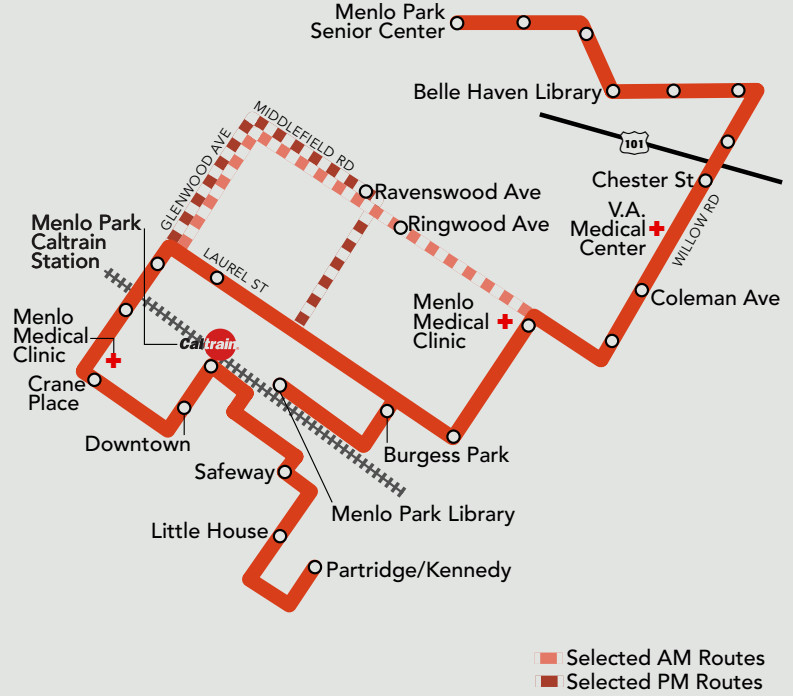

COMMUNITY SHUTTLES

M1-Menlo Midday and M2-Belle Haven

Effective July 10, 2017

Menlo Park Shuttles
650-330-6770
menlopark.org/shuttles

For immediate shuttle assistance call
MV Transportation at 650-692-1003.

Selected AM Routes
Selected PM Routes

M1 Menlo Midday

	RUN 1	RUN 2	RUN 3	RUN 4	
Outbound to Palo Alto	Menlo Park Caltrain	9:25 ^A	11:04 ^A	12:25 ^A	1:56 ^A
	Crane Place	9:30	11:09	12:30	2:01
	Downtown	9:34	11:12	12:33	2:04
	Partridge/Kennedy	9:38	11:17	12:38	2:09
	Sharon Heights Shopping Center	9:52	11:31	12:52	2:23
	Menlo Commons	9:56	11:35	12:56	2:27
	Stanford Medical Center	10:02	11:41	1:02	2:33
	Stanford Shopping Center	10:08	11:47	1:08	2:39
	Hoover Pavilion	10:10	11:49	1:10	2:41
	Palo Alto Medical Foundation	10:14	11:53	1:14	2:45
Inbound to Menlo Park	Palo Alto Caltrain (Arrive)	10:18	11:57	1:18	2:49
	Palo Alto Caltrain (Depart)	10:18	11:57	1:38	2:49
	University & Partridge	10:25	12:04	1:45	2:56
	Crane Place	10:30	12:09	1:50	3:01 ^B
	Downtown	10:33	12:12	1:53	3:04
	Menlo Park Caltrain	10:36 ^B	12:15 ^B	1:56 ^B	3:07

B: M1 Inbound to M2 Outbound Transfers

Times	Location
10:36 (timed transfer)	Menlo Park Caltrain
12:15 (M1) to 12:38 (M2)	Menlo Park Caltrain
1:56 (M1) to 2:09 (M2)	Menlo Park Caltrain
3:01 (timed transfer)	Crane Place

*Shuttle stops here once for both inbound and outbound.