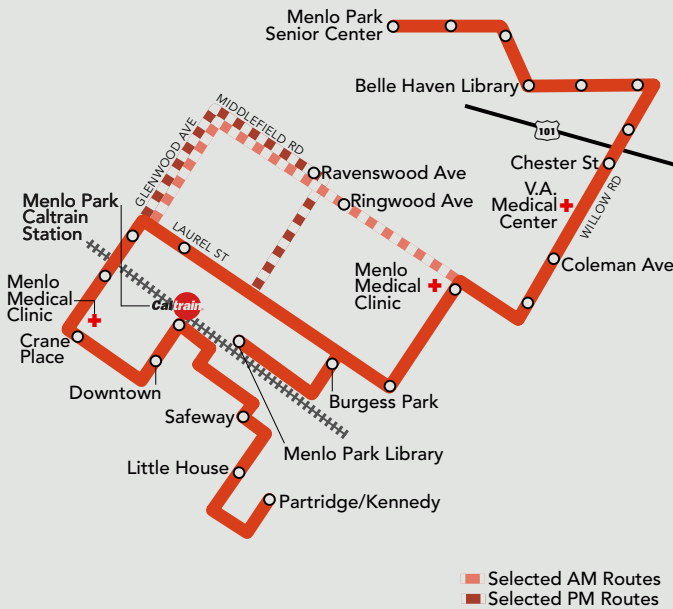

Service to Sharon Heights, Stanford Medical Center, Stanford Shopping Center, Palo Alto Medical Foundation, and Downtown Palo Alto on the M1-Menlo Midday has been suspended. Alternative service to these destinations are available on the FREE Shoppers' Shuttle, advanced reservations are required.

FOR MORE INFORMATION

Menlo Park Shuttles
650-330-6770
menlopark.org/shuttles

Caltrain
800-660-4287
caltrain.com

Regional Transit
Dial 5-1-1
511.org

Immediate Shuttle Assistance
MV Transportation
650-692-1003

The M2-Belle Haven Shuttle is funded through generous grants from our partner agencies:

Schedule

		RUN 1	RUN 2	RUN 3	RUN 4	RUN 5	RUN 6	RUN 7	RUN 8	RUN 9	RUN 10	RUN 11	RUN 12
Inbound to Partridge/Kennedy	Menlo Park Senior Center	6:40		8:07		9:48		11:50		1:21		3:03	4:23
	Belle Haven Library	6:43		8:10		9:51		11:53		1:24		3:06	4:26
	Willow & Coleman	6:51		8:18		9:59		12:01		1:32		3:14	4:34
	Middlefield & Ringwood	6:55		8:22		--		--		--		--	--
	Menlo Park Library	--		--		10:06		12:08		1:39		3:21	4:41
	Crane Place	7:04		8:31		10:14		12:16		1:47		3:29	4:49
	Menlo Park Caltrain	7:09		8:36		10:19		12:21		1:52		3:34	4:54
	Safeway*	7:12		8:39		10:22		12:24		1:55		3:37	4:57
	Little House*	7:15		8:42		10:24		12:26		1:57		3:39	4:59
	Partridge / Kennedy	7:17		8:44		10:26		12:28		1:59		3:41	5:01
Outbound to Senior Center	Menlo Park Caltrain	7:27		8:54		10:36		12:38		2:09		3:51	5:11
	Crane Place	7:32		8:59		10:41		12:43		2:14		3:56	5:16
	Middlefield & Ravenswood	--		--		--		12:49		--		4:02	5:22
	Menlo Park Library	7:40		9:07		10:49		12:54		2:22		4:07	5:27
	Willow & Chester	7:49		9:16		10:58		1:03		2:31		4:16	5:36
	Belle Haven Library	7:54		9:21		11:03		1:08		2:36		4:21	5:41
	Menlo Park Senior Center	7:56		9:23		11:05		1:10		2:38		4:23	5:43

*Shuttle stops here once for both inbound and outbound.