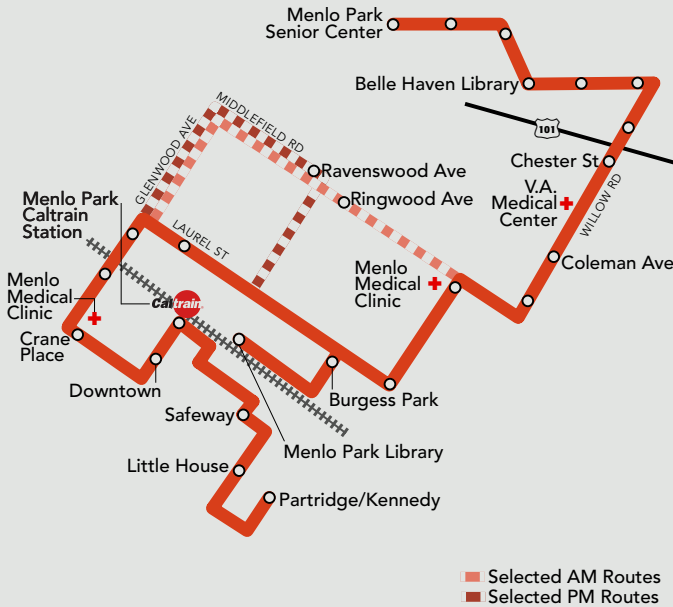

Service to Sharon Heights, Stanford Medical Center, Stanford Shopping Center, Palo Alto Medical Foundation, and Downtown Palo Alto on the M1-Menlo Midday has been suspended. Alternative service to these destinations are available on the FREE Shoppers' Shuttle, advanced reservations are required.

## Schedule

		RUN 1	RUN 2	RUN 3	RUN 4	RUN 5	RUN 6	RUN 7	RUN 8	RUN 9	RUN 10	RUN 11	RUN 12
Inbound to Partridge/Kennedy	Menlo Park Senior Center	6:40		8:07		9:48		11:50		1:21		3:03	4:23
	Belle Haven Library	6:43		8:10		9:51		11:53		1:24		3:06	4:26
	Willow & Coleman	6:51		8:18		9:59		12:01		1:32		3:14	4:34
	Middlefield & Ringwood	6:55		8:22		--		--		--		--	--
	Menlo Park Library	--		--		10:06		12:08		1:39		3:21	4:41
	Crane Place	7:04		8:31		10:14		12:16		1:47		3:29	4:49
	Menlo Park Caltrain	7:09		8:36		10:19		12:21		1:52		3:34	4:54
	Safeway*	7:12		8:39		10:22		12:24		1:55		3:37	4:57
	Little House*	7:15		8:42		10:24		12:26		1:57		3:39	4:59
Outbound to Senior Center	Partridge / Kennedy	7:17		8:44		10:26		12:28		1:59		3:41	5:01
	Menlo Park Caltrain	7:27		8:54		10:36		12:38		2:09		3:51	5:11
	Crane Place	7:32		8:59		10:41		12:43		2:14		3:56	5:16
	Middlefield & Ravenswood	--		--		--		12:49		--		4:02	5:22
	Menlo Park Library	7:40		9:07		10:49		12:54		2:22		4:07	5:27
	Willow & Chester	7:49		9:16		10:58		1:03		2:31		4:16	5:36
	Belle Haven Library	7:54		9:21		11:03		1:08		2:36		4:21	5:41
Menlo Park Senior Center	7:56		9:23		11:05		1:10		2:38		4:23	5:43	