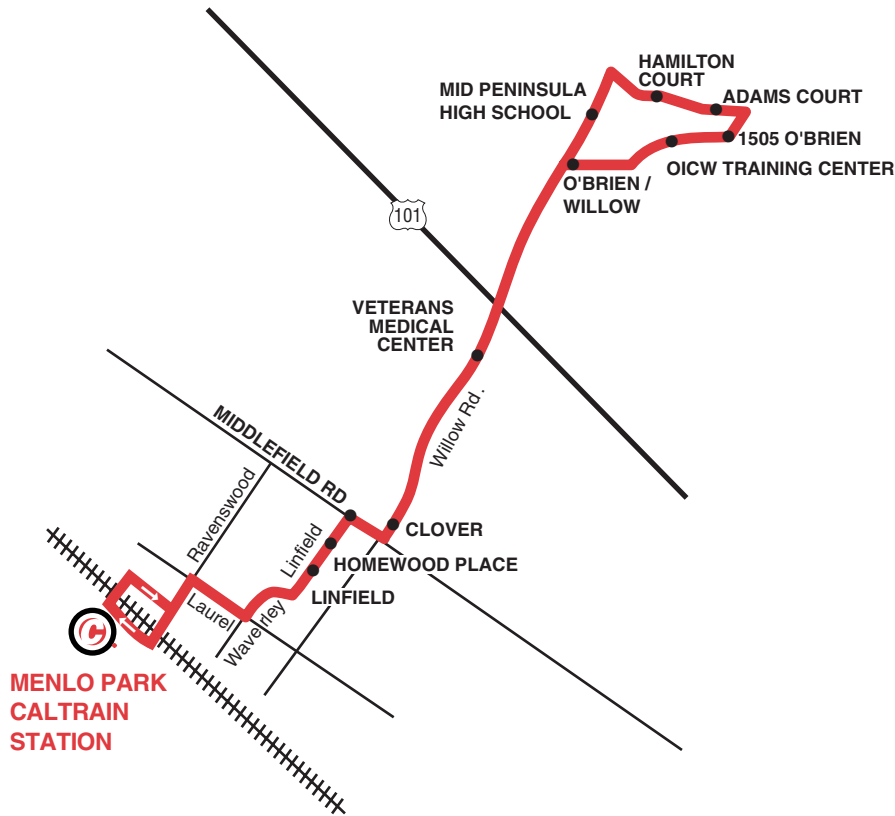

WILLOW ROAD AREA CALTRAIN SHUTTLE

Passengers pay a fare on the train but **ride free** on the Caltrain Shuttle. Caltrain offers Monthly and 10-Ride passes. Caltrain also has a Ticket-by-Mail program.

WILLOW ROAD AREA CALTRAIN SHUTTLE SCHEDULE

FROM: SAN FRANCISCO

<i>TRAIN</i>	TRAIN NO.	210	220
		312	322
	Menlo Park	7:23 7:35	8:23 8:35
		↓	↓
<i>SHUTTLE</i>	Menlo Park Caltrain	7:47	8:47
	Linfield Dr.	7:50	8:50
	Homewood Place	7:51	8:51
	Middlefield Rd.	7:52	8:52
	Clover Lane	7:53	8:53
	Veterans Medical Ctr.	7:55	8:55
	O'Brien/Willow	7:58	8:58
	OICW Training Center	7:59	8:59
	1505 O'Brien Dr.	8:00	9:00
	Adams Court	8:01	9:01
	Hamilton Court	8:02	9:02

* Shuttles wait 5 minutes past scheduled departure time for late trains.

FROM: SAN JOSE

<i>TRAIN</i>	TRAIN NO.	207	217	227
		211	221	231
	Menlo Park	6:39 6:45	7:39 7:45	8:39 8:45
		↓	↓	↓
<i>SHUTTLE</i>	Menlo Park Caltrain	6:47	7:47	8:47
	Linfield Dr.	6:50	7:50	8:50
	Homewood Place	6:51	7:51	8:51
	Middlefield Rd.	6:52	7:52	8:52
	Clover Lane	6:53	7:53	8:53
	Veterans Medical Ctr.	6:55	7:55	8:55
	O'Brien/Willow	6:58	7:58	8:58
	OICW Training Center	6:59	7:59	8:59
	1505 O'Brien Dr.	7:00	8:00	9:00
	Adams Court	7:01	8:01	9:01
	Hamilton Court	7:02	8:02	9:02

TO: SAN FRANCISCO

<i>SHUTTLE</i>	Encinal/Laurel	2:40	—	—	—
	Mid Peninsula High	3:18	—	—	—
	Hamilton Court	3:21	4:15	4:55	5:55
	Adams Court	3:22	4:16	4:56	5:56
	1505 O'Brien	3:23	4:17	4:57	5:57
	OICW Training Center	3:24	4:18	4:58	5:58
	O'Brien/Willow	3:25	4:19	4:59	5:59
	Veterans Medical Center	3:28	4:22	5:02	6:02
	Clover Lane	3:31	4:25	5:05	6:05
	Middlefield Rd.	3:32	4:26	5:06	6:06
	Homewood Place	3:33	4:27	5:07	6:07
	Linfield Dr.	3:34	4:28	5:08	6:08
Menlo Park Caltrain	3:38	4:35	5:15	6:15	
		↓	↓	↓	↓
<i>TRAIN</i>	TRAIN NO.	159	365	267	277
	Menlo Park	3:41	4:46	5:19	6:19