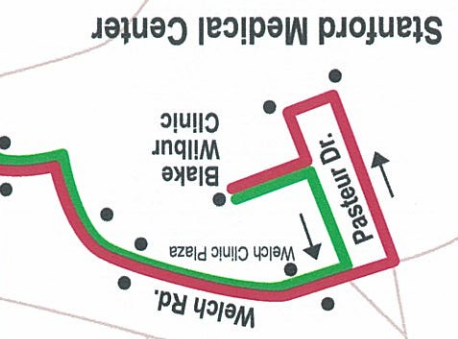

# Menlo Park Midday Shuttle

FREE Shuttle Service

**FREE Service!**

Thanks to community support the Menlo Park Midday Shuttle is able to serve your destinations:

- Onetta Harris Community Center
  - Menlo Park Senior Center
  - Boys' and Girls' Club
  - Santa Cruz Ave. Menlo Park Library
  - Glenwood Inn
  - Crane Place
  - Menlo Medical Clinic
  - Drager's
  - Santa Cruz Avenue Menlo Park Caltrain Station
  - Safeway
  - Little House
  - Partridge/Kennedy
  - Stanford Shopping Center
  - Stanford Medical Center
  - Blake Wilbur Clinic
- The Menlo Park Midday Shuttle connects to:
- Menlo Park Caltrain Station
  - SamTrans 295, 296, 390, KX
  - Stanford Marguerite B Line

### LEGEND

- Shuttle Stop
- Shuttles will also stop anywhere along the route where it is safe and legal to stop.
- El Camino Real
- Highway 101
- Caltrain Rail Line
- Towards Stanford
- Towards Senior Center