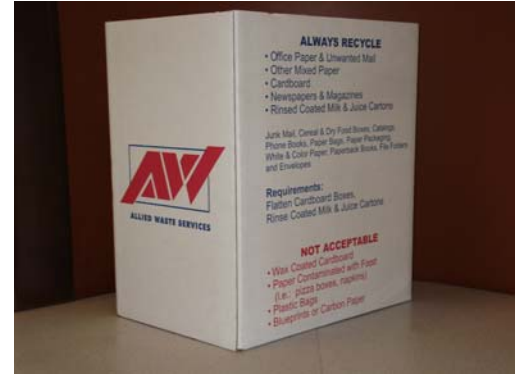

**Deskside
Container**

To Order More Recycling Containers

Black Recycling Boxes

Call the Beverage Container Recycling Center at 1-800-RECYCLE or visit the California Department of Conservation website at www.cansandbottles.com for more **FREE** boxes.

Other Indoor Recycling Containers

Many vendors manufacture recycling containers for the collection of bottles and cans or mixed paper from the office. These containers can be purchased at office supply stores or ordered online from industrial and office supply vendors. A spreadsheet of vendors that provide these types of containers is available at the [California Department of Resources Recycling and Recovery](http://www.calrecycle.ca.gov/Recovery) website. Please keep in mind that this list is for information only, not exhaustive and the City of Menlo Park does not recommend any particular vendor.

Business Recycling Assistance from Allied Waste

To sign up for recycling collection service, which is provided by Allied Waste, contact **Elaine Guster** at **596-6467** or email EGuster@republicservices.com.